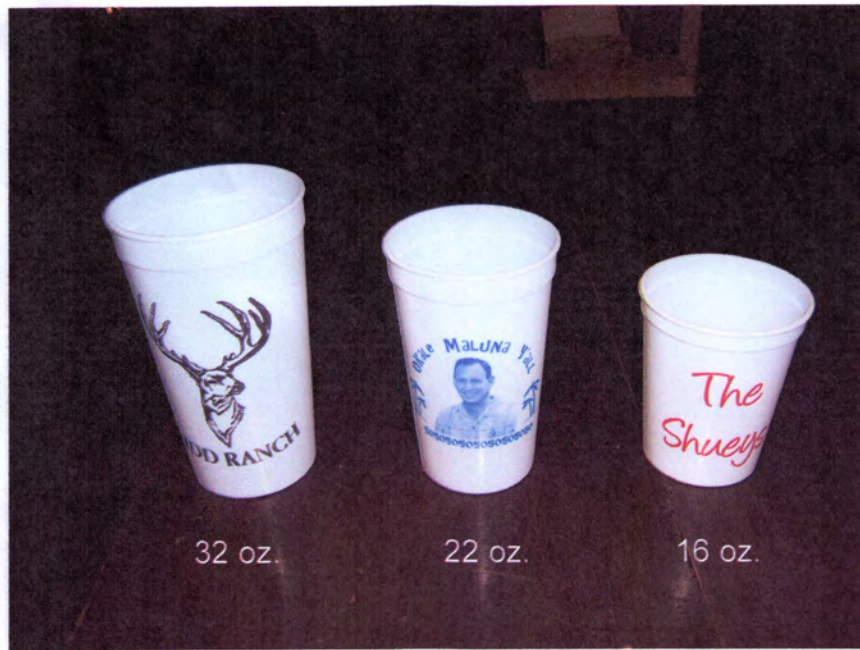

## COLORS AVAILABLE:

16 oz.-ivory, royal blue, red, black, orange, white,  
maroon, hot pink, green, yellow, purple and navy blue  
22 oz.-white, green, red, ivory, orange, black, yellow and blue  
32 oz.-white